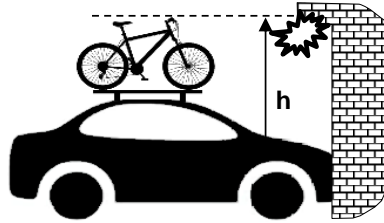

Max 130 Km/h