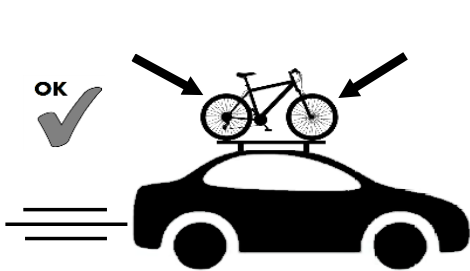

Max 130 Km/h